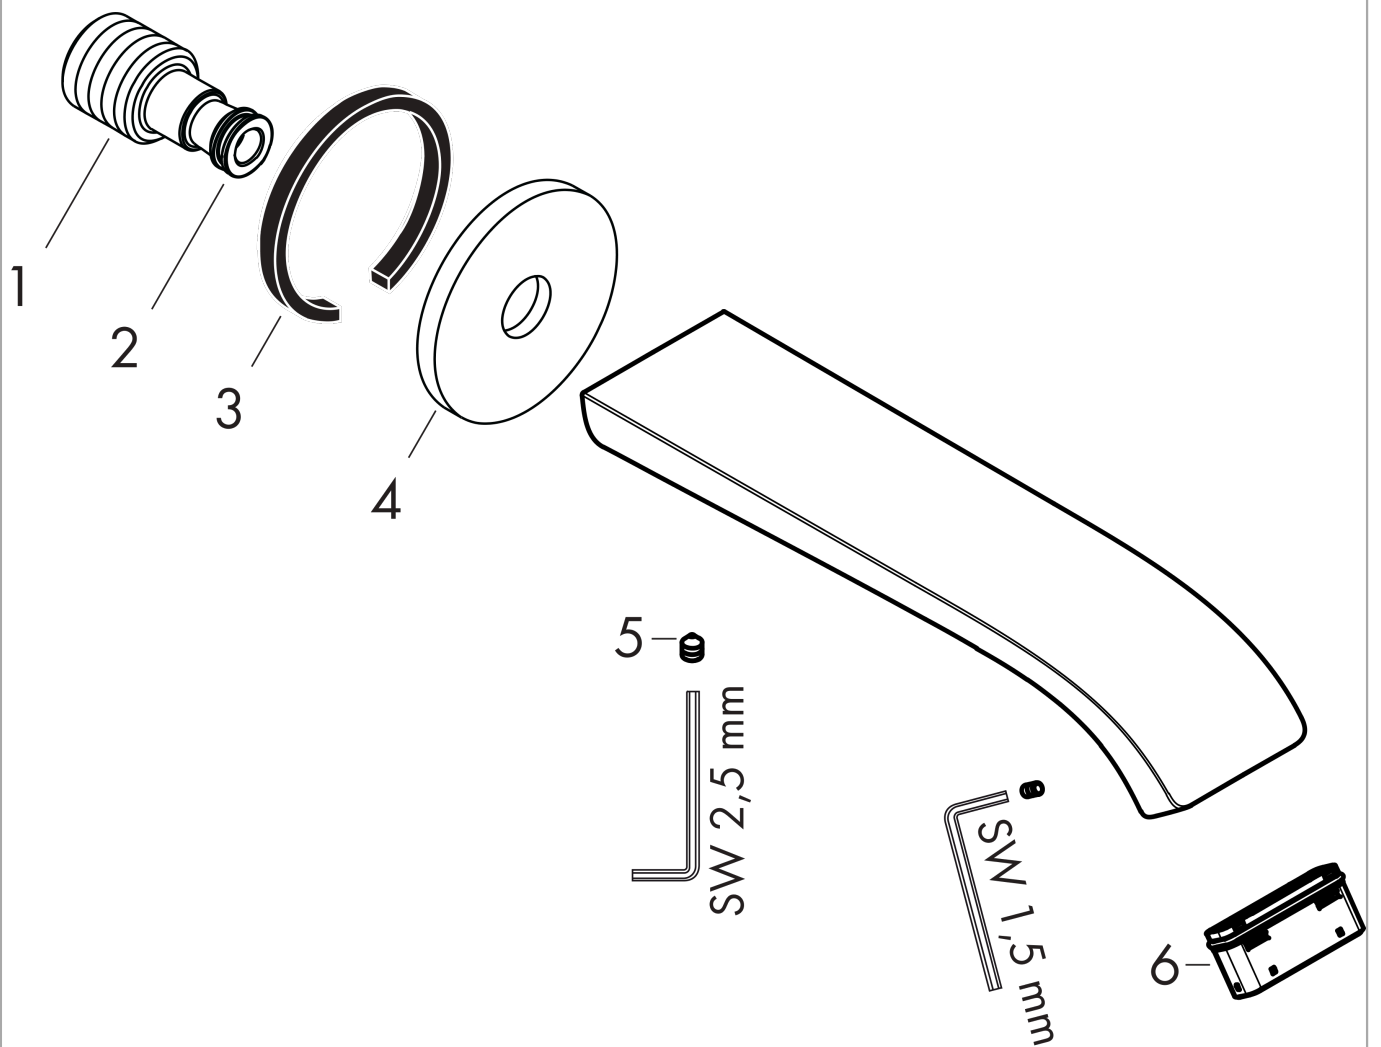

Vivenis
Bath spout
Surfaces: **Chrome**   Article Number: **75410000**

Exploded Drawing

Year of production: >06/21

Vivenis
Bath spout
Surfaces: **Chrome**   Article Number: **75410000**

Spare part list

Year of production: >06/21

Pos.	Description	Article Number	Price	PU
1	connecting thread G½	95393000	-	1
2	O-ring 13x2	98128000	-	1
3	seal	97530000	-	1
4	escutcheon Ø 65 mm	92754000	-	1
5	hollow set screw M5x6	97768000	-	1
6	aerator cpl.	93916000	-	1