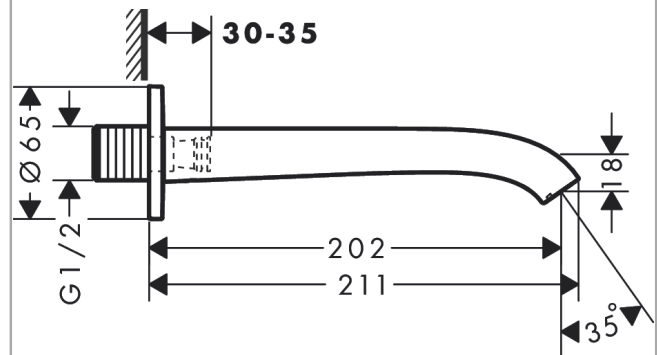

##### product features

- 1 function
- connection type: G 1/2
- with escutcheon
- projection 202 mm
- wall-mounted
- maximum flow rate at 3 bar: 24,3 l/min
- spray type: WaterfallStream

#### Scale drawing